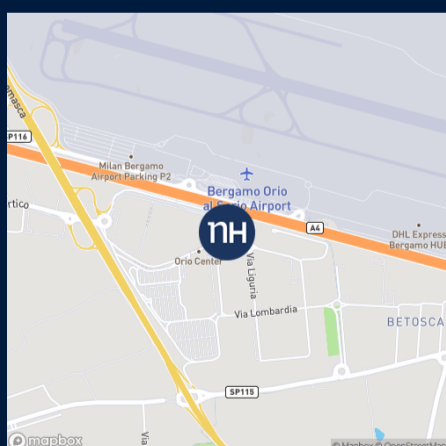

NH ORIO AL SERIO

HOTEL LOCATION

NH Orio al Serio is in a strategic position, within walking distance of Bergamo Orio al Serio airport, which can be reached through an underground passageway or with a shuttle ride. Next to the hotel, shopping lovers can find Orio Center, one of Italy's biggest shopping centre. The proximity of A4 highway allows our guests to reach easily Milan (only 50 km away) or Bergamo city centre.

Airport "Orio al Serio"

4 km / 8 min

Orio Center mall

700 m / 2 min

Railway station

5 km / 10 min

City Centre

9 km / 20 min